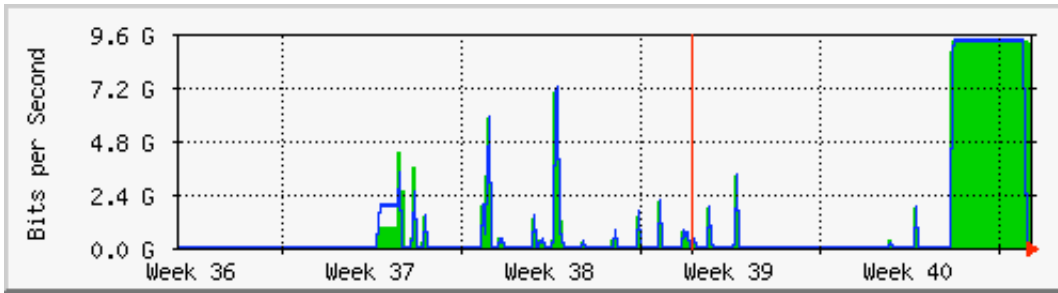

Traffic Analysis for xe-0/0/0 Ch 53/25

System: MAX-lab-t1600 in
 Maintainer:
 Description: xe-0/0/0 to NASA/GSFC via Ch 53/25
 ifType: ethernetCsmacd (6)
 ifName: xe-0/0/0
 Max Speed: 10.0 Gbits/s

The statistics were last updated **Tuesday, 14 October 2008 at 9:27**,
 at which time 're0-lab-t1600' had been up for **26 days, 1:09:20**.

'Daily' Graph (5 Minute Average)

Max **In**:9390.3 Mb/s (93.9%) Average **In**:9324.4 Mb/s (93.2%) Current **In**:9336.9 Mb/s (93.4%)
 Max **Out**:9390.8 Mb/s (93.9%) Average **Out**:6439.7 Mb/s (64.4%) Current **Out**:4800.0 b/s (0.0%)

'Weekly' Graph (30 Minute Average)

Max **In**:9354.1 Mb/s (93.5%) Average **In**:3685.7 Mb/s (36.9%) Current **In**:9087.5 Mb/s (90.9%)
 Max **Out**:9354.5 Mb/s (93.5%) Average **Out**:3244.4 Mb/s (32.4%) Current **Out**:4648.0 b/s (0.0%)

'Monthly' Graph (2 Hour Average)

Max **In**:9343.2 Mb/s (93.4%) Average **In**:1387.0 Mb/s (13.9%) Current **In**:9309.8 Mb/s (93.1%)
 Max **Out**:9343.4 Mb/s (93.4%) Average **Out**:1292.3 Mb/s (12.9%) Current **Out**:4744.0 b/s (0.0%)