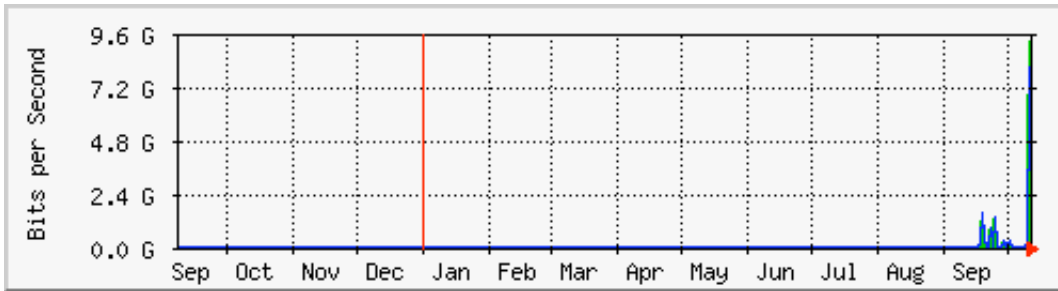

`Yearly' Graph (1 Day Average)

Max **In**:9341.2 Mb/s (93.4%) Average **In**:890.5 Mb/s (8.9%) Current **In**:9341.2 Mb/s (93.4%)
Max **Out**:9341.7 Mb/s (93.4%) Average **Out**:901.1 Mb/s (9.0%) Current **Out**:9341.7 Mb/s (93.4%)

GREEN ### Incoming Traffic in Bits per Second
BLUE ### Outgoing Traffic in Bits per Second

MRTG MULTI ROUTER TRAFFIC GRAPHER
2.10.5 [Tobias Oetiker <tobias.oetiker@ee.ethz.ch>](mailto:tobias.oetiker@ee.ethz.ch)
and [Dave Rand <dave.rand@bungie.com>](mailto:dave.rand@bungie.com)